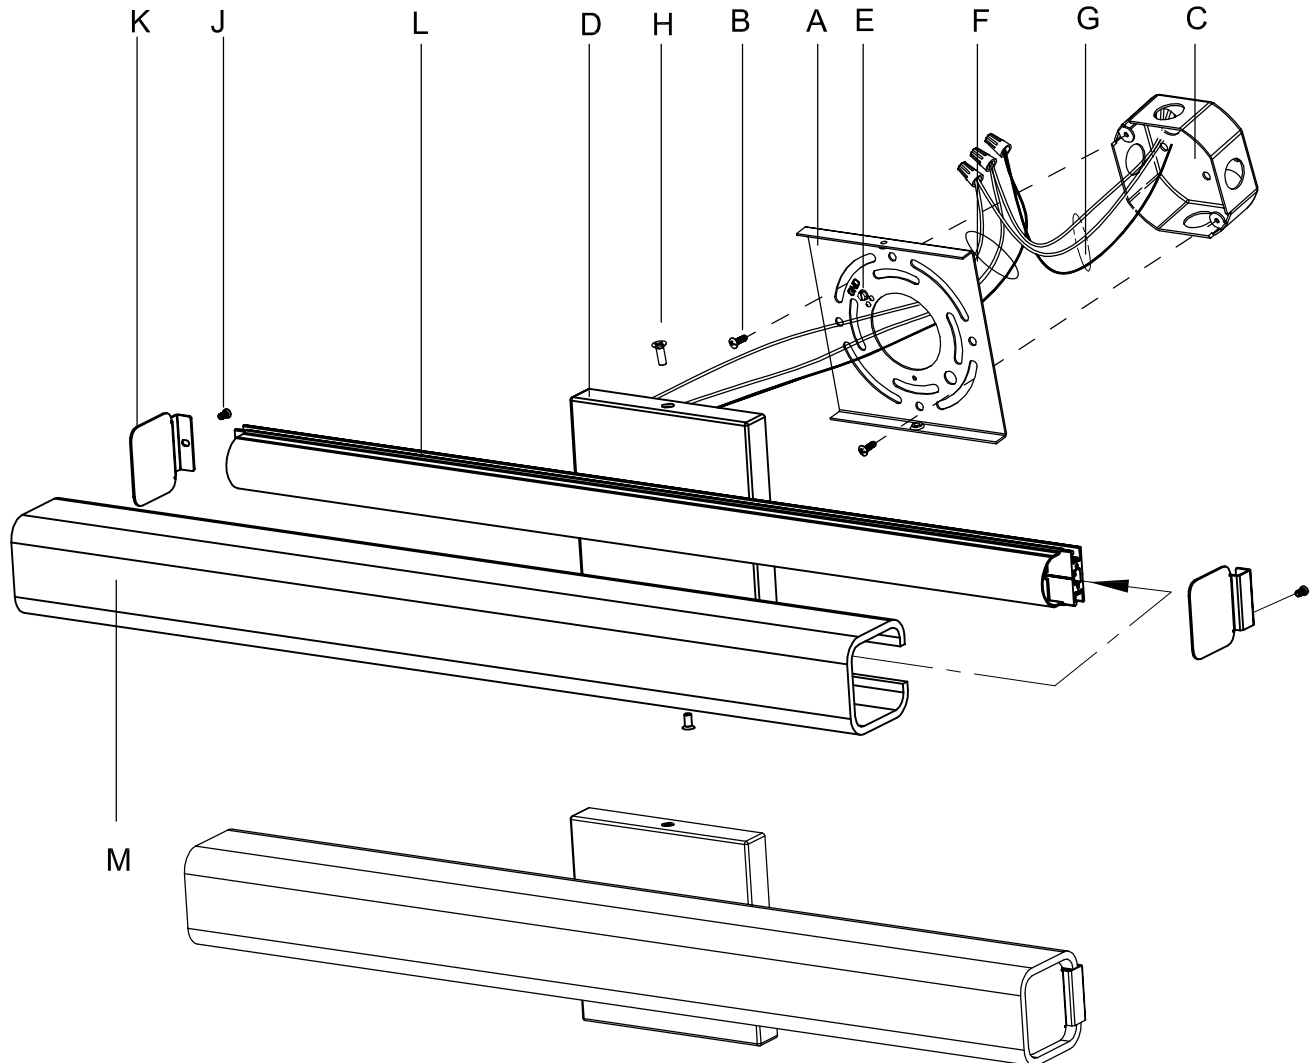

CAUTION: Read instructions carefully and turn electricity off at main circuit breaker panel before beginning installation.

300182

*****
WARNING - If any Special Control Devices are used with this Fixture, Follow the Instructions Carefully to assure full compliance with N.E.C. requirements. If there are any questions, contact a Qualified Electrical Contractor.

WARNING - This product contains chemicals known to the State of California to cause cancer, birth defects and /or other reproductive harm. Thoroughly wash hands after installing, handling, cleaning, or otherwise touching this product.

CAUTION - All glass is fragile, use care when handling Glass component(s) and or Lamp(s).
*****

CANOPY MOUNTING & WIRE CONNECTION ASSEMBLY STEPS:

1. M → L
2. K, J → L
3. E → A
4. A, B → C
5. F → G
6. D, H → A

**B, C & G
(NOT FURNISHED)
(NO INCLUIDA)
(NON FOURNIE)**