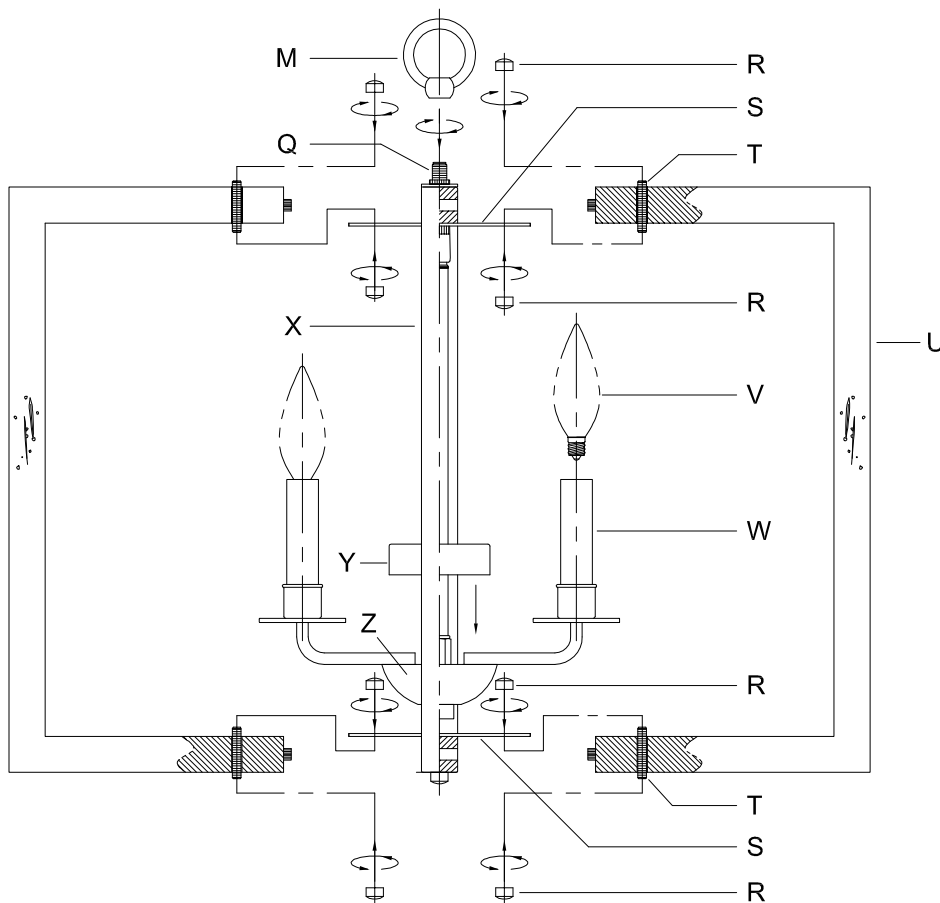

CAUTION: Read instructions carefully and turn electricity off at main circuit breaker panel before beginning installation.

4760, 4761, 4763

*****

WARNING - If any Special Control Devices are used with this Fixture, Follow the Instructions Carefully to assure full compliance with N.E.C. requirements. If there are any questions, contact a Qualified Electrical Contractor.

WARNING - This product contains chemicals known to the State of California to cause cancer, birth defects and /or other reproductive harm. Thoroughly wash hands after installing, handling, cleaning, or otherwise touching this product.
CAUTION - All glass is fragile, use care when handling Glass component(s) and or Lamp(s).

*****

CANOPY MOUNTING & WIRE CONNECTION ASSEMBLY STEPS:

1. D,E → A
2. B,A → C
3. N,P,H → D
4. P → H (TO LOCK) (APRETAR) (À VERROUILLER)
5. F → M
6. M → Q
7. L → M
8. K,J → L
9. L → H
10. F → L,K,J,H,D
11. F → G
12. J,K → H

ADJUST HEIGHT WITH "D"
N → A (TO LOCK)
AJUSTA LA ALTURA CON "D"
N → A (APRETAR)
RÉGLEZ LA HAUTEUR AVEC "D"
N → A (À VERROUILLER)

FIXTURE ASSEMBLY STEPS:

1. U → X
2. T → U,S
3. R → T
4. V → W
5. Y → Z

B, C, G & V
(NOT FURNISHED)
(NO INCLUIDA)
(NON FOURNIE)