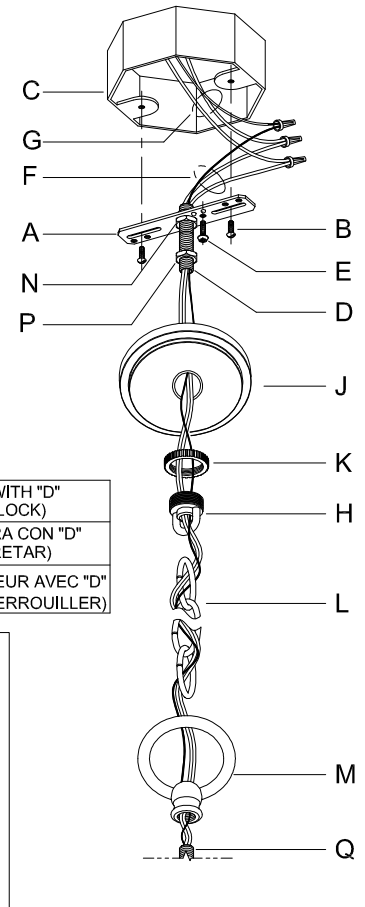

## 4760, 4761, 4763

\*\*\*\*\*

**WARNING -** If any Special Control Devices are used with this Fixture, Follow the Instructions Carefully to assure full compliance with N.E.C. requirements. If there are any questions, contact a Qualified Electrical Contractor.

### CANOPY MOUNTING & WIRE CONNECTION ASSEMBLY STEPS:

1. D,E → A
2. B,A → C
3. N,P,H → D
4. P → H (TO LOCK) (APRETAR) (À VERROUILLER)
5. F → M
6. M → Q
7. L → M
8. K,J → L
9. L → H
10. F → L,K,J,H,D
11. F → G
12. J,K → H

### FIXTURE ASSEMBLY STEPS:

1. U → X
2. T → U,S
3. R → T
4. V → W
5. Y → Z

B, C, G & V  
 (NOT FURNISHED)  
 (NO INCLUIDA)  
 (NON FOURNIE)

**CAUTION:** Read instructions carefully and turn electricity off at main circuit breaker panel before beginning installation.