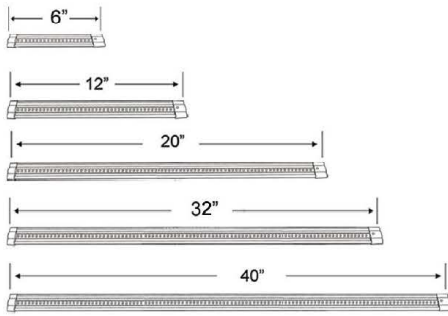

UC-24V

Ideal for granite counter tops

UC-24V SERIES

1-1/4" width x 1/4" height x Length

24V

TECHNICAL SPECIFICATIONS:

- :: Requires electronic or hard wired magnetic drivers
- :: Ultra-low profile—only 1/4" deep
- :: Extruded aluminum housing with white powder coat finish
- :: Polycarbonate end caps with universal feed thru mono-pin receptacle
- :: Acrylic lens (.125" thickness).
- :: Highly efficient SMD 3528 chip technology
- :: Integral switch, push on—push off
- :: Mounting hardware and coupler included
- :: Working voltage: 24V DC—driver required
- :: Plug in electronic or hard wired magnetic drivers available
- :: Suitable for interior applications only
- :: Ambient temperature rating: -20°C (4°F) to +40°C (104°F)