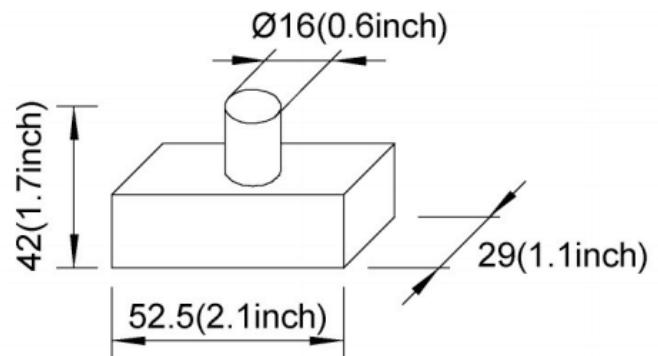

120~277V
UNIVERSAL

PC-BU is a dusk-to-dawn photocell light switch with universal voltage range of 120-277VAC. It conforms to UL standard 773A.

Applications:

- All outdoor lights

PC-BU

Voltage	120~277V AC, 50/60Hz
Rated Load	Tungsten - 500W Ballast - 850VA
Power Consumption	1.2W Max.
On/Off Levels	10~20 Lx, On (Dusk) / 30~60 Lx, Off (Dawn)
Reaction Time	30 Seconds
Detection Angle	180°
Operating Temperature	-40°F ~ 158°F
Wire Length	7" AWG#18
IP Rating	IP54