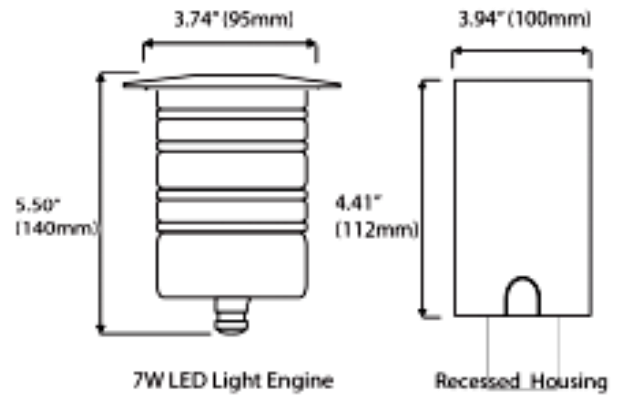

**DIMENSIONS:**

5.50"(H) x 3.74"(D)

Silicon-filled  
Wire Nuts

5" SJTW 20AWG Lead  
Wire

**IGL-7W-30K**

**12V INTEGRATED LED (IN GROUND) LIGHTS**

Ideal for Landscape light, Concrete light, Deck light, In floor light.

**ELECTRICAL SPECIFICATIONS:**

- Voltage: 12VAC/DC
- Wattage: 7W
- Efficacy: 88LM/W

**HOUSING SPECIFICATIONS:**

- Aluminum Housing
- Stainless Steel Cover, PVC Sleeve
- Silicon-filled Wire Nuts
- 5" SJTW 20AWG Lead Wire
- Operating Temperature: -20°F ~ 110°F
- Lifespan: 50,000hr
- IP Rating: IP67
- Traffic Rated

**CERTIFICATIONS:**

MODEL	WATTS	VOLTAGE	LUMENS	COLOR TEMP
IGL-7W-30K	7W	12VAC/DC	620LM	3000K

**LIGHTING SPECIFICATIONS:**

- Lens: Glass lens
- Light Source: COB Technology
- Total lumens: 620LM
- Color temperature: 3000K
- Beam angle: 90°